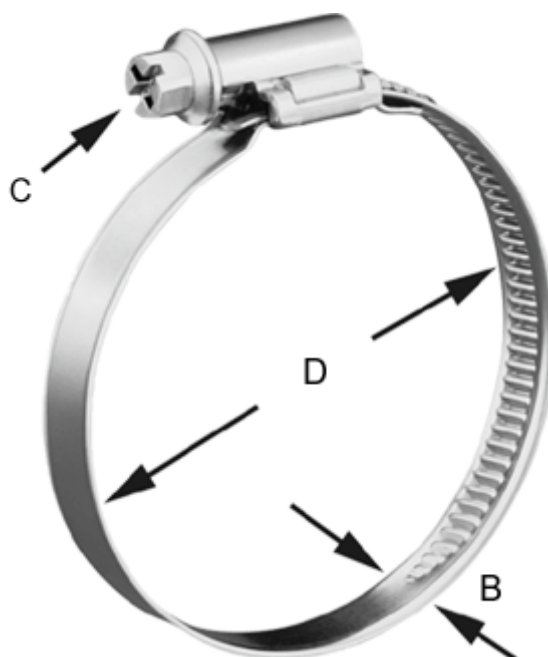

Article number: 021366702140

Description: Worm Drive Hose Clip
TORRO 130-150/12 C7 W2

Measures

C (screw type) = C7 - 7mm

Diameter D = 130-150

Width B = 12.0